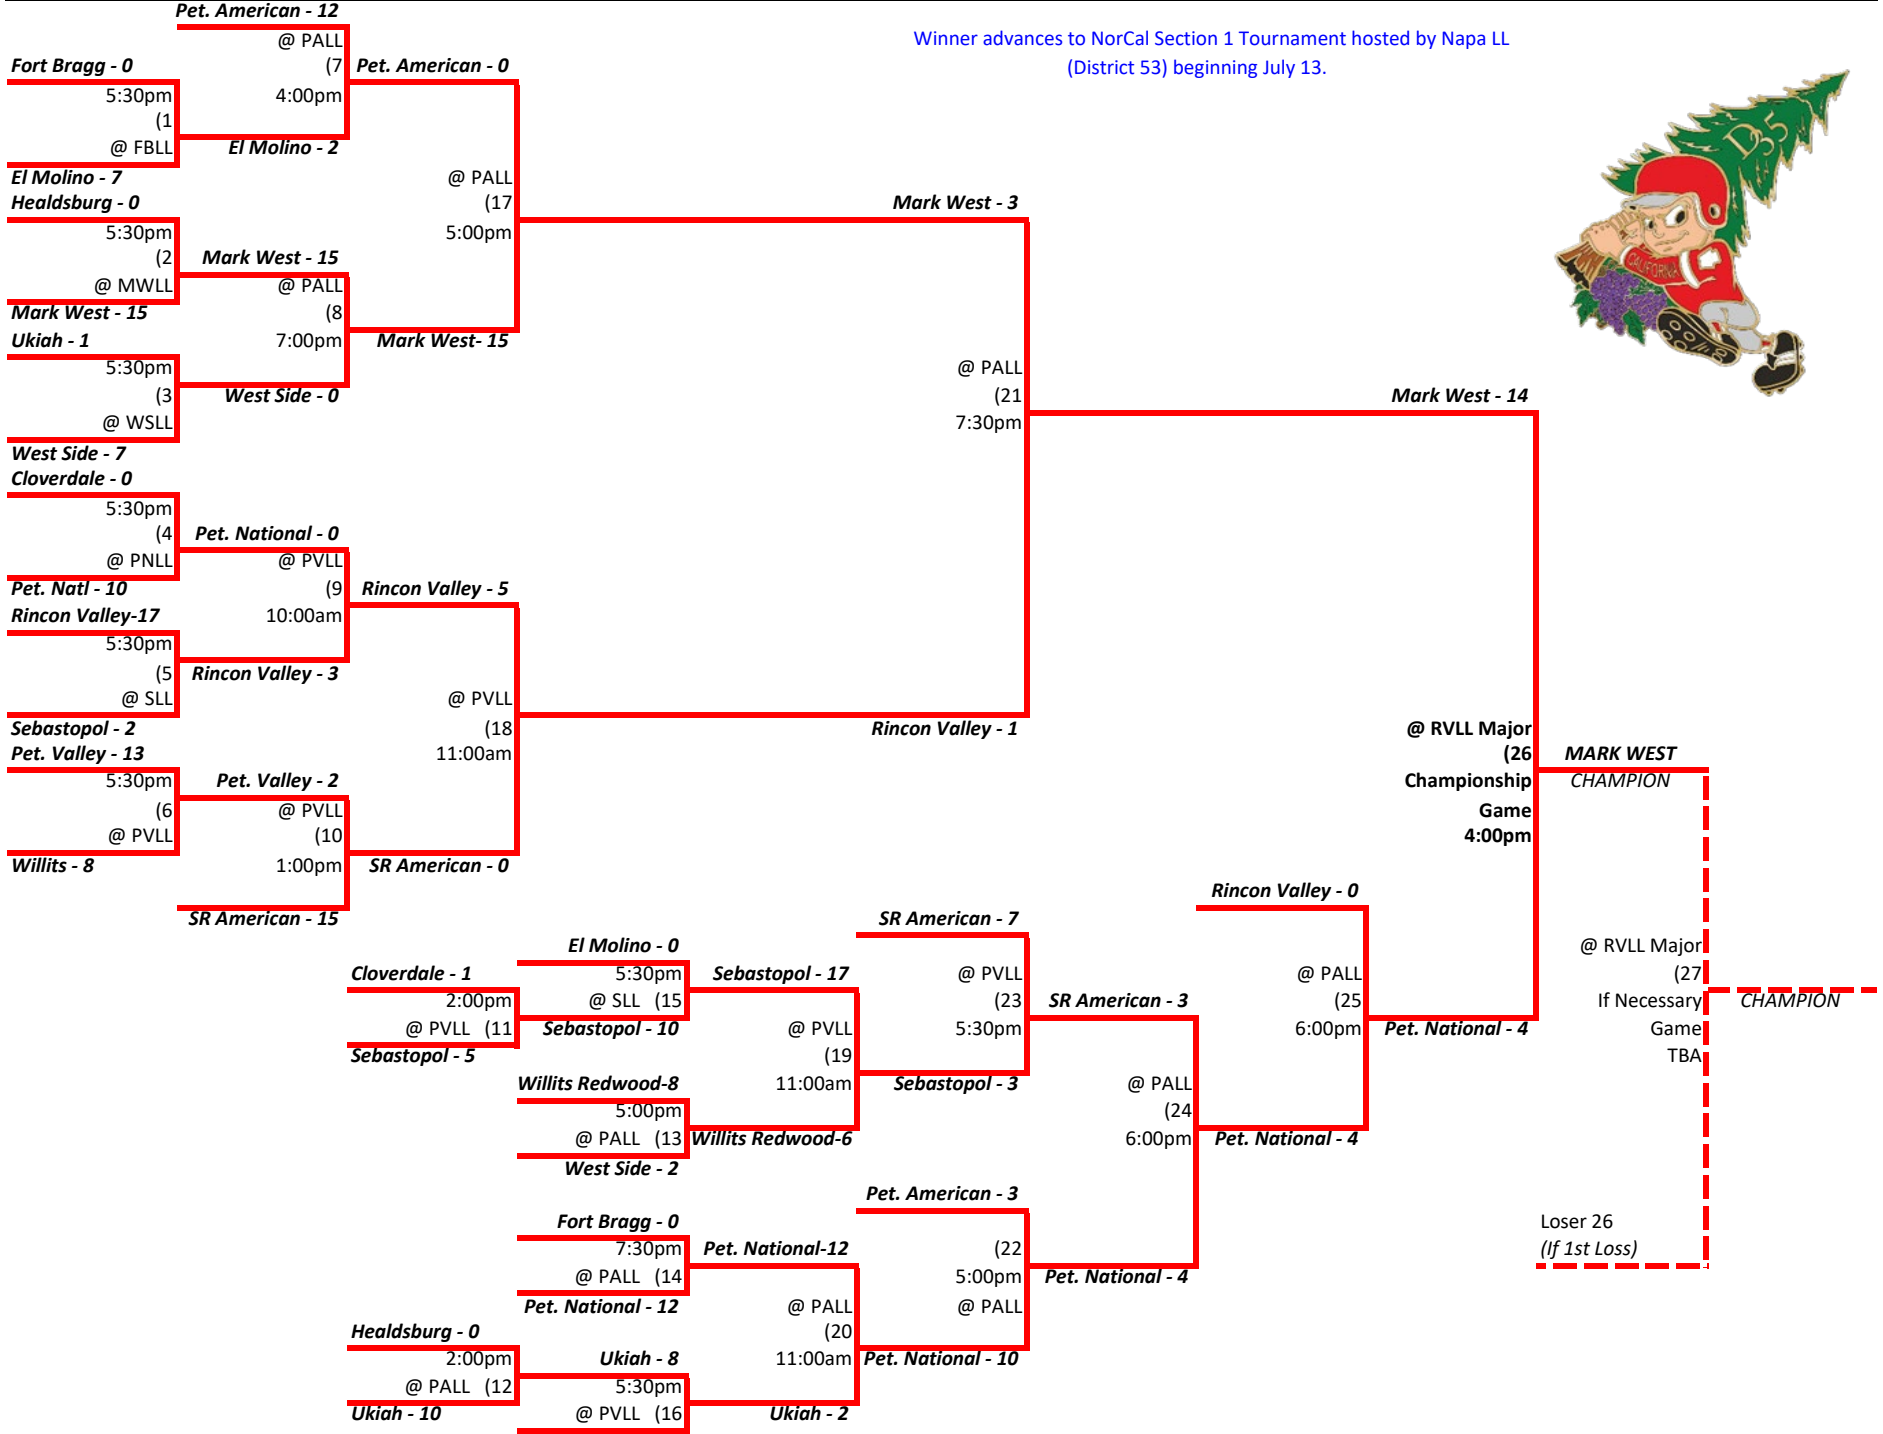

CALIFORNIA DISTRICT 35 LITTLE LEAGUE 2023 LL 10-12 ALL-STARS

| | | | | | | | | | |
|--------------|-------------|-------------|-------------|-------------|-------------|-------------|-------------|-------------|-------------|
| FRI, JUNE 30 | SAT, JULY 1 | SUN, JULY 2 | MON, JULY 3 | TUE, JULY 4 | WED, JULY 5 | THU, JULY 6 | FRI, JULY 7 | SAT, JULY 8 | SUN, JULY 9 |
|--------------|-------------|-------------|-------------|-------------|-------------|-------------|-------------|-------------|-------------|

TEAMS, GAME TIMES AND FIELDS ARE SUBJECT TO CHANGE AT ANY TIME.